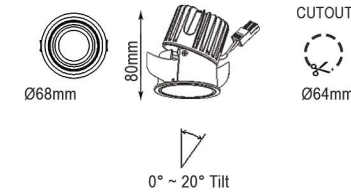

TTA1802007 / TTA1802008

Lamp Load: 7W / 10W
LED: COB Chip (DC200mA / DC250mA)
Input: AC100-240V PFC>90 50/60Hz+

Renk Sıcaklığı / CCT

2700K / 840lm / 1200lm
3000K / 910lm / 1300lm
4000K / 945lm / 1350lm
5000K / 980lm / 1400lm
6500K / 1050lm / 1500lm

ON-OFF / DALI / 0/1-10V / TRIAC

Işık Açısı / Beam Angle

Renk Seçeneği / Color Selection

TTA1802009 / TTA1802010

Lamp Load: 7W / 10W
LED: COB Chip (DC200mA / DC250mA)
Input: AC100-240V PFC>90 50/60Hz+

Renk Sıcaklığı / CCT

2700K / 840lm / 1200lm
3000K / 910lm / 1300lm
4000K / 945lm / 1350lm
5000K / 980lm / 1400lm
6500K / 1050lm / 1500lm

ON-OFF / DALI / 0/1-10V / TRIAC

Işık Açısı / Beam Angle

Renk Seçeneği / Color Selection