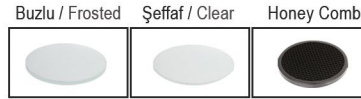

TTA1807004

Lamp Load: 7W
LED: COB Chip (DC500mA)
Input: AC100-240V PFC>90 50/60Hz+

Renk Sıcaklığı / CCT

2700K / 840lm
3000K / 910lm
4000K / 945lm
5000K / 980lm
6500K / 1050lm

ON-OFF / DALI / 0/1-10V / TRIAC

Işık Açısı / Beam Angle

Renk Seçeneği / Color Selection