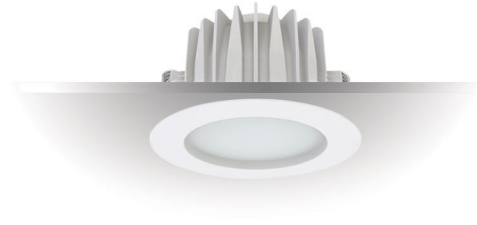

56mm

CUTOUT

Renk Seçeneği / Color Selection