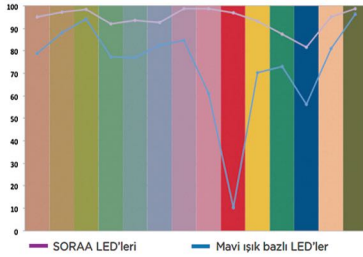

SORAA

Mükemmel Aydınlatma Mükemmel Kristallerle Başlar

VP3 VIVID COLOR™

Doğal Güneş Işığı Gibi Natural Sunlight Like

GaN on GaN teknolojisi, SORAA LED'lerinin mavi ışık yayan geleneksel LED'lerin aksine mor ışık yayabilmelerine imkan tanımaktadır. Bu sayede SORAA LED'leri spektrum içindeki tüm renkleri doğal güneş ışığı gibi yayarak geri verebilmektedir. Bu teknolojiye VP3 VIVID COLOR™ diyoruz.

GaN on GaN technology, SORAA LEDs are traditionally emitting blue light Purple light it allows. In this way, SORAA All colors within LEDs spectrum It can give back by spreading like natural sunlight. We call this technology VP3 VIVID COLOR™.