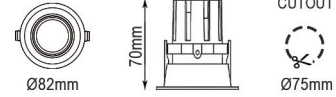

0° ~17° Tilt
360° Horizontally