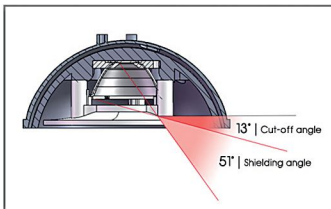

Renk Seçeneği / Color Selection