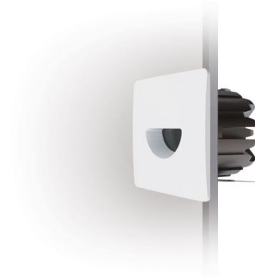

TTA1804037

Lamp Load: 3W
LED: COB Chip (DC500mA)
Input: AC100-240V PFC>90 50/60Hz+

Renk Sıcaklığı / CCT

DIMMABLE ON-OFF / DALI / 0/1-10V / TRIAC

İşık Açısı / Beam Angle