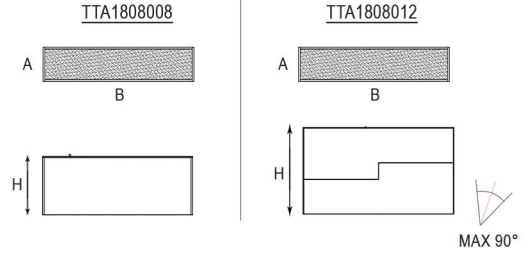

TTA1808008

Lamp Load: 3W
LED: COB Chip (DC110mA)
Input: DC24V PFC>90 50/60Hz+

Renk Sıcaklığı / CCT

DIMMABLE ON-OFF / DALI / 0/1-10V / TRIAC

TTA1808008