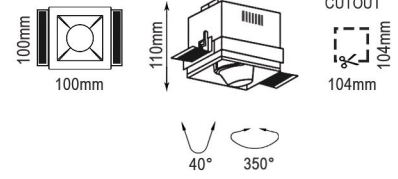

TTA1802050

Lamp Load: 10W
LED: COB Chip (DC250mA)
Input: AC100-240V PFC>90 50/60Hz+

Renk Sıcaklığı / CCT

2700K / 1200lm
3000K / 1300lm
4000K / 1350lm
5000K / 1400lm
6500K / 1500lm

ON-OFF / DALI / 0/1-10V / TRIAC

Işık Açısı / Beam Angle

Renk Seçeneği / Color Selection

Renkli Filtre/ Color Filters

TTA1802051

Lamp Load: 2*10W
LED: COB Chip (DC500mA)
Input: AC100-240V PFC>90 50/60Hz+

Renk Sıcaklığı / CCT

2700K / 2400lm
3000K / 2600lm
4000K / 2700lm
5000K / 2800lm
6500K / 3000lm

ON-OFF / DALI / 0/1-10V / TRIAC

Işık Açısı / Beam Angle

Renk Seçeneği / Color Selection

Renkli Filtre/ Color Filters