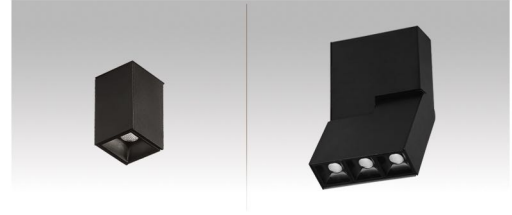

## Accessory

MAGNET TRACK LIGHTING SYSTEMS

MG 01 Series

TTA1808001

Lamp Load: 1W  
LED: COB Chip ( DC100mA )  
Input: DC24V PFC>90 50/60Hz+

Renk Sıcaklığı / CCT

ON-OFF / DALI / 0/1-10V / TRIAC

TTA1808001