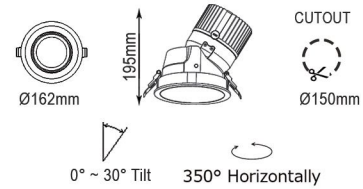

DIMMABLE ON-OFF / DALI / 0/1-10V / TRIAC