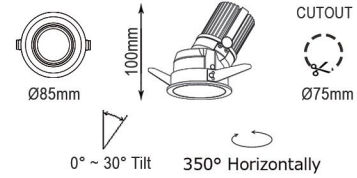

Lamp Load	Height
7W	100mm
10W	100mm
15W	120mm