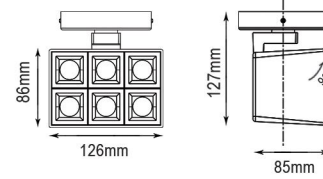

TTA1804035

Lamp Load: 6*5W
LED: SMD Chip (DC1500mA)
Input: AC100-240V PFC>90 50/60Hz+

Renk Sıcaklığı / CCT

2700K / 3600lm
3000K / 3900lm
4000K / 4050lm
5000K / 4200lm
6500K / 4500lm

DIMMABLE ON-OFF / DALI / 0/1-10V / TRIAC

Işık Açısı / Beam Angle

Renk Seçeneği / Color Selection

☒ B ☐ S ☐ W ☐ Costumize

TTA1804036

Lamp Load: 4*5W
LED: SMD Chip (DC1500mA)
Input: AC100-240V PFC>90 50/60Hz+

Renk Sıcaklığı / CCT

2700K / 2400lm
3000K / 2600lm
4000K / 2700lm
5000K / 2800lm
6500K / 3000lm

DIMMABLE ON-OFF / DALI / 0/1-10V / TRIAC

Işık Açısı / Beam Angle