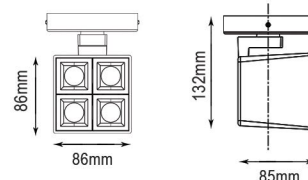

TTA1804035

Lamp Load: 6*5W
LED: SMD Chip (DC1500mA)
Input: AC100-240V PFC>90 50/60Hz+

Renk Sıcaklığı / CCT

2700K / 3600lm
3000K / 3900lm
4000K / 4050lm
5000K / 4200lm
6500K / 4500lm

DIMMABLE ON-OFF / DALI / 0/1-10V / TRIAC

Işık Açısı / Beam Angle

Renk Seçeneği / Color Selection

☒ B ☐ S ☐ W ☐ Costumize

TTA1804036

Lamp Load: 4*5W
LED: SMD Chip (DC1500mA)
Input: AC100-240V PFC>90 50/60Hz+

Renk Sıcaklığı / CCT

2700K / 2400lm
3000K / 2600lm
4000K / 2700lm
5000K / 2800lm
6500K / 3000lm

DIMMABLE ON-OFF / DALI / 0/1-10V / TRIAC

Işık Açısı / Beam Angle

Renk Seçeneği / Color Selection

☒ B ☐ S ☐ W ☐ Costumize