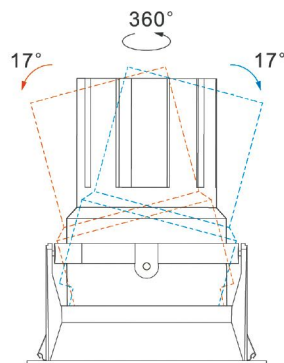

TTA1800001

Lamp Load: 5W
LED: COB Chip (DC120mA)
Input: AC100-240V PFC>90 50/60Hz+

Renk Sıcaklığı / CCT

2700K / 600lm
3000K / 650lm
4000K / 675lm
5000K / 700lm
6500K / 750lm

DIMMABLE ON-OFF / DALI / 0/1-10V / TRIAC

TTA1800001

0° ~17° Tilt
360° Horizontally

TTA1800001 / TTA1800002

TTA1800003 / TTA1800004

TTA1800005 / TTA1800006

Model	Lamp Load	Lumen(2700K)	Dimension(mm)	Cut Out(mm)
TTA1800002	7W	840lm	Ø82x70	Ø75
TTA1800003	10W	1200lm	Ø95x111	Ø85
TTA1800004	12W	1440lm	Ø95x111	Ø85
TTA1800005	15W	1800lm	Ø120x144	Ø105
TTA1800006	20W	2400lm	Ø120x144	Ø105

Işık Açısı / Beam Angle

Renk Seçeneği / Color Selection

CITIZEN CREE OSRAM SAMSUNG
XICATO® SORAA