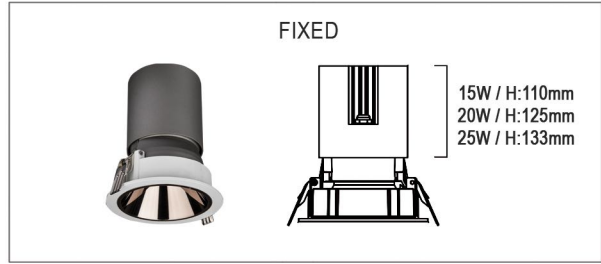

TTA1810014 15W / 20W / 25W

İşık Açısı / Beam Angle