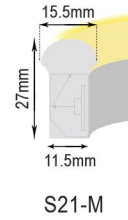

LED NEON S8 / S15 / S21

Lamp Load: 4.8W / 7W / 10W / 12W
LED: SMD Chip (DC20-150mA)
Input: DC24V / AC220V PFC>90 50/60Hz+

Renk Sıcaklığı / CCT

Renkler / Colors

- RED
- GREEN
- BLUE
- AMBER
- RGB
- RGB WHITE
- DYNAMIC CCT

ON-OFF / DALI / 0/1-10V / TRIAC / DMX512

Işık Açısı / Beam Angle

Büküm Detayı / Twist Detail:

Konnektörler / Connectors:

CITIZEN CREE OSRAM SAMSUNG