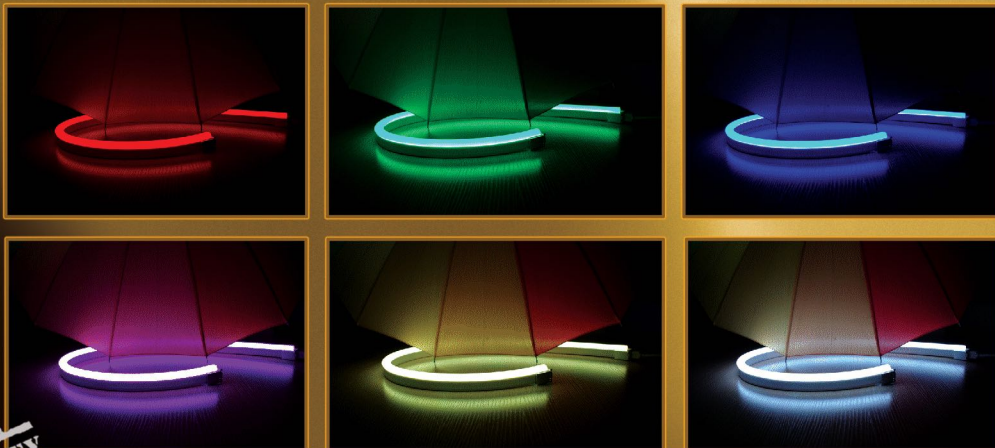

# Neon Series

Mould injection connector with seamless connection

304 stainless steel circle waterproof protection

Special design for waterproof treatment

CITIZEN CREE OSRAM SAMSUNG