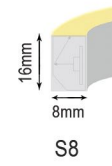

Işık Açısı / Beam Angle