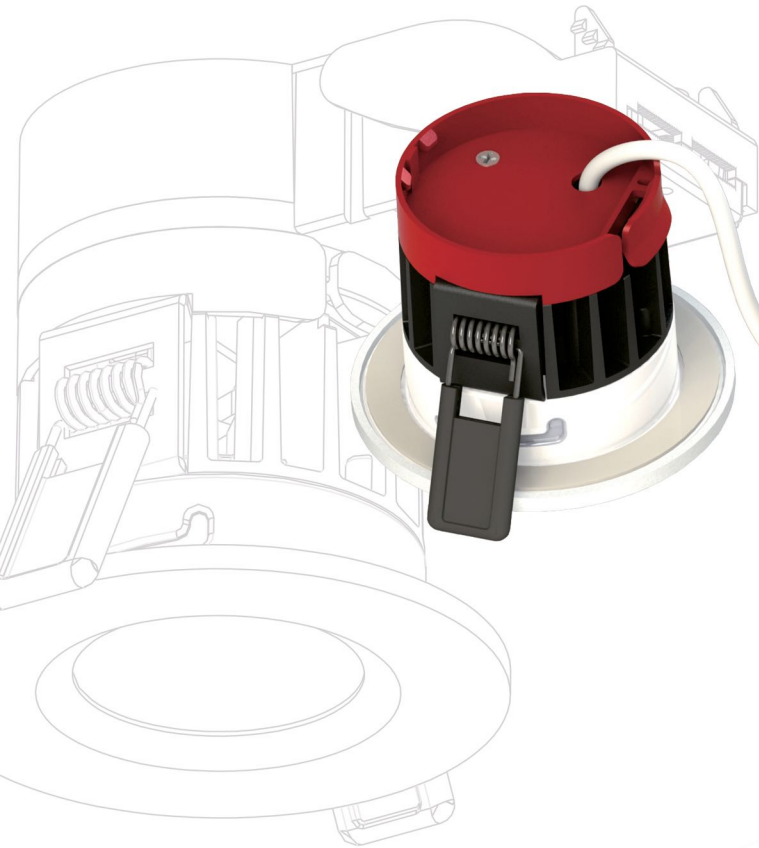

TTA1805009

Lamp Load: 10W

LED: COB Chip (DC220mA)

Input: AC100-240V PFC>90 50/60Hz+

Renk Sıcaklığı / CCT

2700K / 1200lm
3000K / 1300lm
4000K / 1350lm
5000K / 1400lm
6500K / 1500lm

ON-OFF / DALI / 0/1-10V / TRIAC

Işık Açısı / Beam Angle