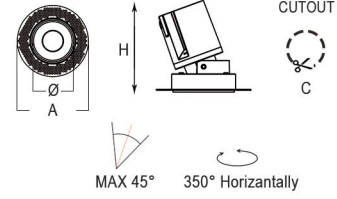

TTA1810023

Lamp Load: 8W
LED: COB Chip (DC140mA)
Input: AC100-240V PFC>90 50/60Hz+

Renk Sıcaklığı / CCT

2700K / 960lm
3000K / 1040lm
4000K / 1080lm
5000K / 1120lm
6500K / 1200lm

ADJUSTABLE

FIXED

ADJUSTABLE

FIXED

TTA1810023
TTA1810024

TTA1810025
TTA1810026

TTA1810027
TTA1810028

TTA1810029
TTA1810030

Model	Lamp Load	Lumen(2700K)	ØxAxH(mm)	CutOut C (mm)
TTA1810023	8W	960lm	Ø74x114x110	Ø80
TTA1810024	12W	1440lm	Ø74x114x110	Ø75
TTA1810025	8W	960lm	Ø74x114x105	Ø75
TTA1810026	12W	1440lm	Ø74x114x105	Ø75
TTA1810027	8W	960lm	Ø74x114x110	Ø75
TTA1810028	12W	1440lm	Ø74x114x110	Ø75
TTA1810029	8W	960lm	Ø74x114x105	Ø75
TTA1810030	12W	1440lm	Ø74x114x105	Ø75

Işık Açısı / Beam Angle Altın / Golden Gümüş / Silver Siyah / Black Beyaz / White