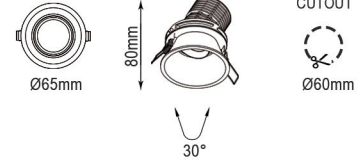

TTA1807004

Lamp Load: 7W
LED: COB Chip (DC500mA)
Input: AC100-240V PFC>90 50/60Hz+

Renk Sıcaklığı / CCT

2700K / 840lm
3000K / 910lm
4000K / 945lm
5000K / 980lm
6500K / 1050lm

ON-OFF / DALI / 0/1-10V / TRIAC

Işık Açısı / Beam Angle

Renk Seçeneği / Color Selection

TTA1807005

Lamp Load: 12W
LED: COB Chip (DC800mA)
Input: AC100-240V PFC>90 50/60Hz+

Renk Sıcaklığı / CCT

2700K / 1440lm
3000K / 1560lm
4000K / 1620lm
5000K / 1680lm
6500K / 1800lm

ON-OFF / DALI / 0/1-10V / TRIAC

Işık Açısı / Beam Angle

Renk Seçeneği / Color Selection