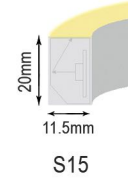

LED NEON S8 / S15 / S21

Lamp Load: 4.8W / 7W / 10W / 12W
LED: SMD Chip (DC20-150mA)
Input: DC24V / AC220V PFC>90 50/60Hz+

Renk Sıcaklığı / CCT

Renkler / Colors

- RED
- GREEN
- BLUE
- AMBER
- RGB
- RGB WHITE
- DYNAMIC CCT

ON-OFF / DALI / 0/1-10V / TRIAC / DMX512

Işık Açısı / Beam Angle

Büküm Detayı / Twist Detail:

Konnektörler / Connectors:

CITIZEN CREE OSRAM SAMSUNG