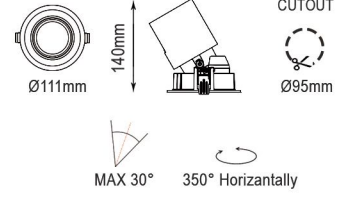

TTA1810013