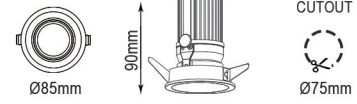

ON-OFF / DALI / 0/1-10V / TRIAC

Işık Açısı / Beam Angle

Lamp Load	Height
7W	90mm
10W	90mm
15W	110mm

Renk Seçeneği / Color Selection

B  S  W

TTA1802032 / TTA1802033 / TTA1802034

Lamp Load: 7W / 10W / 15W  
LED: COB Chip ( DC200mA / DC250mA / DC400mA )  
Input: AC100-240V PFC>90 50/60Hz+