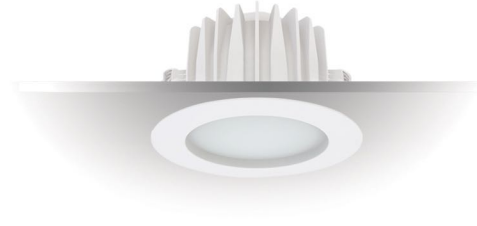

TTA1804024

Lamp Load: 7W
LED: COB Chip (DC220mA)
Input: AC100-240V PFC>90 50/60Hz+

Renk Sıcaklığı / CCT

ON-OFF / DALI / 0/1-10V / TRIAC

Işık Açısı / Beam Angle

53mm

CUTOUT

Renk Seçeneği / Color Selection

TTA1804025

Lamp Load: 10W
LED: COB Chip (DC270mA)
Input: AC100-240V PFC>90 50/60Hz+

Renk Sıcaklığı / CCT

ON-OFF / DALI / 0/1-10V / TRIAC

Işık Açısı / Beam Angle