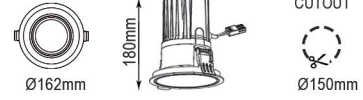

## Renk Seçeneği / Color Selection

 B  S  W 

0° ~ 30° Tilt 350° Horizontally

TTA1802041

Lamp Load: 50W  
LED: COB Chip ( DC1200mA )  
Input: AC100-240V PFC>90 50/60Hz+

Renk Sıcaklığı / CCT

2700K / 6000lm  
3000K / 6500lm  
4000K / 6750lm  
5000K / 7000lm  
6500K / 7500lm