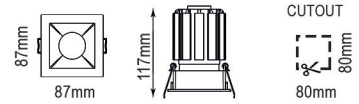

CITIZEN CREE OSRAM SAMSUNG
XICATO® SORAA