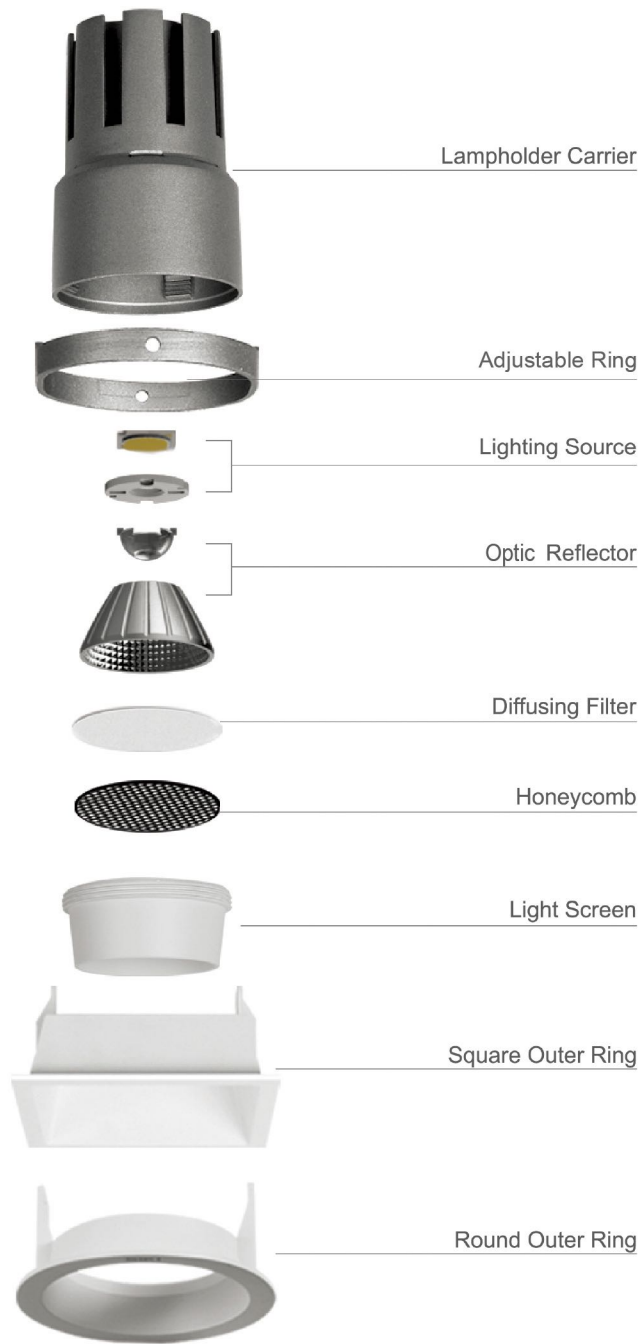

TTA1800001

Lamp Load: 5W
LED: COB Chip (DC120mA)
Input: AC100-240V PFC>90 50/60Hz+

Renk Sıcaklığı / CCT

2700K / 600lm
3000K / 650lm
4000K / 675lm
5000K / 700lm
6500K / 750lm

DIMMABLE ON-OFF / DALI / 0/1-10V / TRIAC

TTA1800001

0° ~17° Tilt
360° Horizontally

TTA1800001 / TTA1800002

TTA1800003 / TTA1800004

TTA1800005 / TTA1800006

Model	Lamp Load	Lumen(2700K)	Dimension(mm)	Cut Out(mm)
TTA1800002	7W	840lm	Ø82x70	Ø75
TTA1800003	10W	1200lm	Ø95x111	Ø85
TTA1800004	12W	1440lm	Ø95x111	Ø85
TTA1800005	15W	1800lm	Ø120x144	Ø105
TTA1800006	20W	2400lm	Ø120x144	Ø105

Işık Açısı / Beam Angle

Renk Seçeneği / Color Selection

CITIZEN CREE OSRAM SAMSUNG
XICATO® SORAA