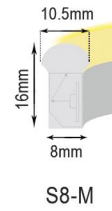

LED NEON S8 / S15 / S21

Lamp Load: 4.8W / 7W / 10W / 12W
LED: SMD Chip (DC20-150mA)
Input: DC24V / AC220V PFC>90 50/60Hz+

Renk Sıcaklığı / CCT

Renkler / Colors

- RED
- GREEN
- BLUE
- AMBER
- RGB
- RGB WHITE
- DYNAMIC CCT

ON-OFF / DALI / 0/1-10V / TRIAC / DMX512

Işık Açısı / Beam Angle

Büküm Detayı / Twist Detail:

Konnektörler / Connectors:

CITIZEN CREE OSRAM SAMSUNG