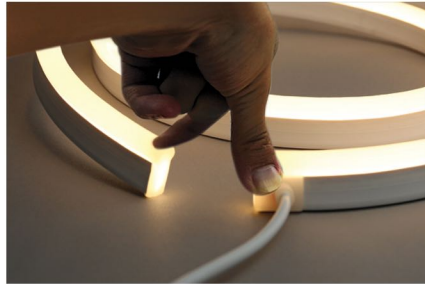

Büküm Detayı / Twist Detail: