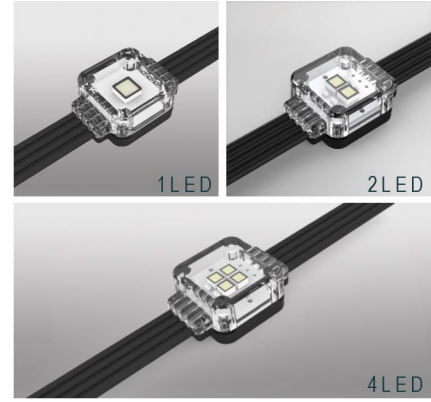

CONTROL Systems | ON-OFF / DMX512 / SPI / DVI / MADRIX / SOFT SUITE

Pixel Pitch: 35mm / 55mm / 80mm / x...mm

İki ışık arasındaki mesafe, maksimum 1 metreye kadar olan aralıklarla serbestçe ayarlanabilir.  
The distance between the two lights can be adjusted freely, with a maximum spacing of to 1 meter.