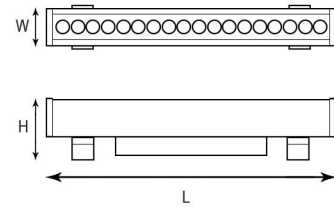

WEGA18

Model	LED	Lamp Load	Lumen(2700K)	WxHxL(mm)	Weight(kg)
WW18	6LED	6W	720lm	68x90x180	0,95
WW33	12LED	12W	1440lm	68x90x330	1,50
WW48	18LED	18W	2160lm	68x90x480	2,00
WW63	24LED	24W	2880lm	68x90x630	2,75
WW78	30LED	30W	3600lm	68x90x780	3,20
WW93	36LED	36W	4320lm	68x90x930	3,80
WW123	48LED	48W	5760lm	68x90x1230	5,00

Işık Açısı / Beam Angle

Buzlu / Frosted Şeffaf / Clear

Renk Seçeneği / Color Selection