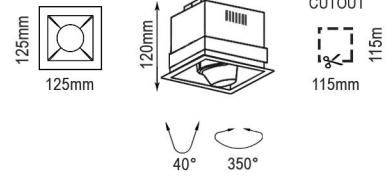

TTA1802047

Lamp Load: 10W
LED: COB Chip (DC250mA)
Input: AC100-240V PFC>90 50/60Hz+

Renk Sıcaklığı / CCT

ON-OFF / DALI / 0/1-10V / TRIAC

Işık Açısı / Beam Angle

Renk Seçeneği / Color Selection

Renkli Filtre/ Color Filters

TTA1802048

Lamp Load: 2*10W
LED: COB Chip (DC500mA)
Input: AC100-240V PFC>90 50/60Hz+

Renk Sıcaklığı / CCT

ON-OFF / DALI / 0/1-10V / TRIAC

Işık Açısı / Beam Angle

Renk Seçeneği / Color Selection

Renkli Filtre/ Color Filters