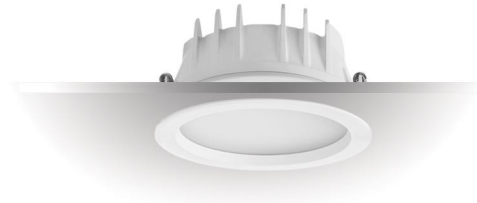

68mm

CUTOUT

Renk Seçeneği / Color Selection

☒ B ☐ S ☐ W ☐ Costumize