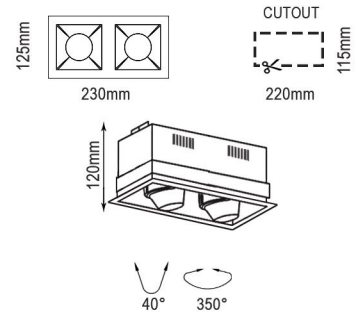

Renkli Filtre/ Color Filters