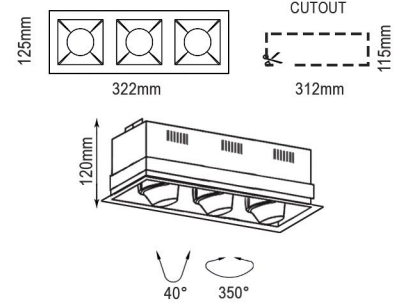

TTA1802049

Lamp Load: 3*10W
LED: COB Chip (DC700mA)
Input: AC100-240V PFC>90 50/60Hz+

Renk Sıcaklığı / CCT

2700K / 3600lm
3000K / 3900lm
4000K / 4050lm
5000K / 4200lm
6500K / 4500lm

DIMMABLE ON-OFF / DALI / 0/1-10V / TRIAC

İşık Açısı / Beam Angle

Renk Seçeneği / Color Selection

☒ B ☐ S ☐ W ☐ Customize

CITIZEN CREE OSRAM SAMSUNG
XICATO® SORAA