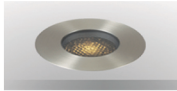

STEPLIGHT / Undergrand / Recessed

U Series