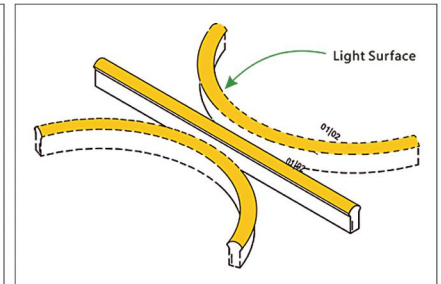

Büküm Detayı / Twist Detail: