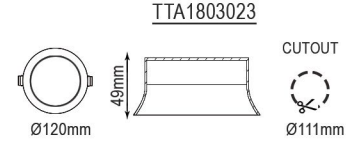

TTA1803023

Lamp Load: 9W
LED: COB Chip (DC280mA)
Input: AC100-240V PFC>90 50/60Hz+

Renk Sıcaklığı / CCT

2700K / 1080lm
3000K / 1170lm
4000K / 1215lm
5000K / 1260lm
6500K / 1350lm