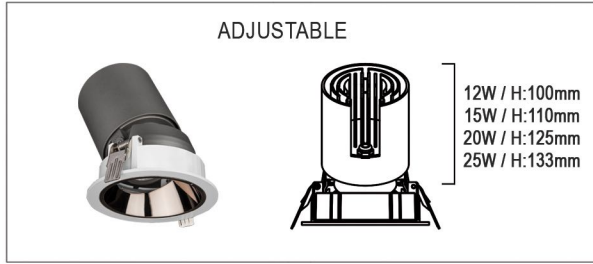

TTA1810013 12W / 15W / 20W / 25W